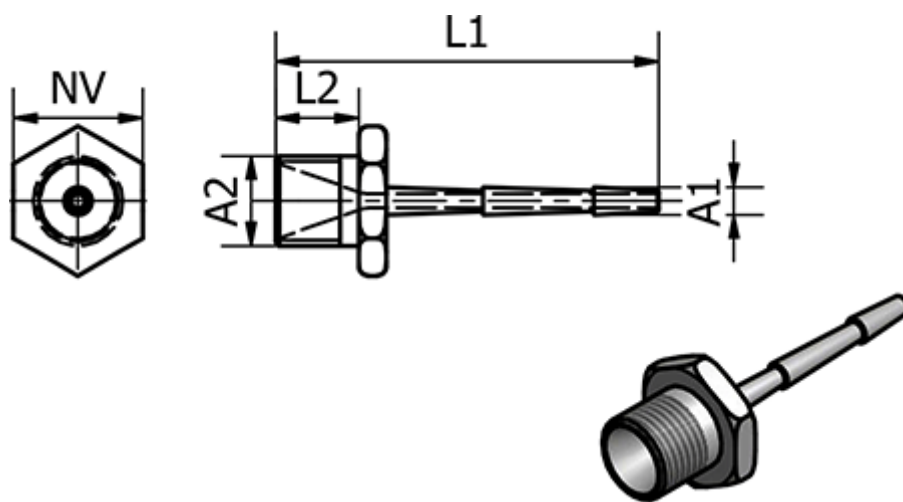

# Data Sheet

Article number: 586239GES

Description: Tube Connector 239.G-ES, Ø6 - G 1/2"  
Stainless

## Measures

Ext. Hose Diameter A1	= 6
L1	= 48.5
L2	= 10
NV	= 24
Thread A2	= G 1/2"